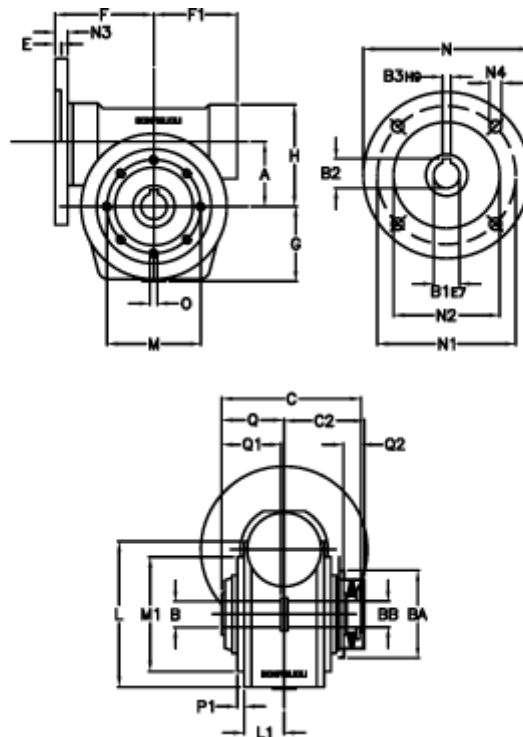

Article number: 390204901872316

Description: Worm Gear with Torque Limiter
VF 49-L1-P-18 P63B14

Measures

a = 49.50	C2 = 63,5	L1 = 36.8	O = M6x8
B = 25	Description = VF 49P-xx-63B14	m = 94	P1 = 2.5
B1 E7 = 11	E = 3.0	M1 = 68	Q = 51.0
B2 = 12.8	F = 70	N = 90	Q1 = 41
B3 H9 = 4	F1 = 63	N1 = 75	Q2 = 15
BA = 63	g = 56	N2 = 60	
BB H7 = 14	H = 80.0	N3 = 7.0	
C = 105	L = 107.5	N4 = 6	